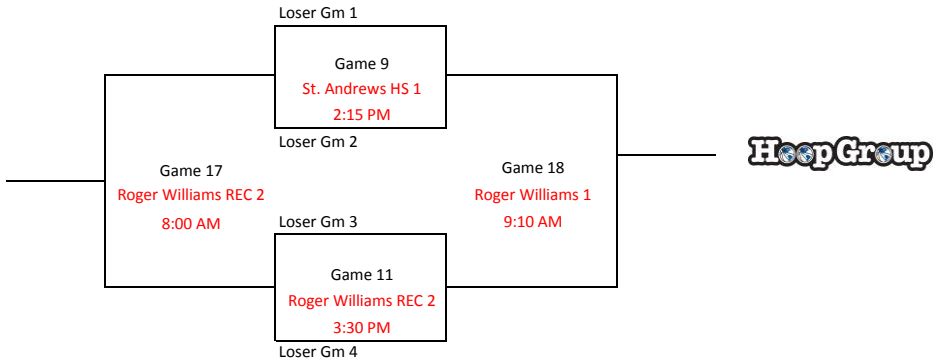

Saturday		Sunday	2014 Providence Jam Fest Championship		Sunday	Saturday	
1st Round	Elite 8	Final 4			Final 4	Elite 8	1st Round

Home Team on Top of Bracket

14U Division - Sweet 16 Losers Bracket

Sunday Saturday Sunday

14U Division - Elite 8 Losers Bracket

[-----Sunday-----]

Loser Gm 10

<p>Game 21 Roger Williams REC 2 11:30 AM</p>	_____
--	-------

Loser Gm 12

Loser Gm 14

<p>Game 22 Roger Williams REC 2 12:45 PM</p>	_____
--	-------

Loser Gm 16