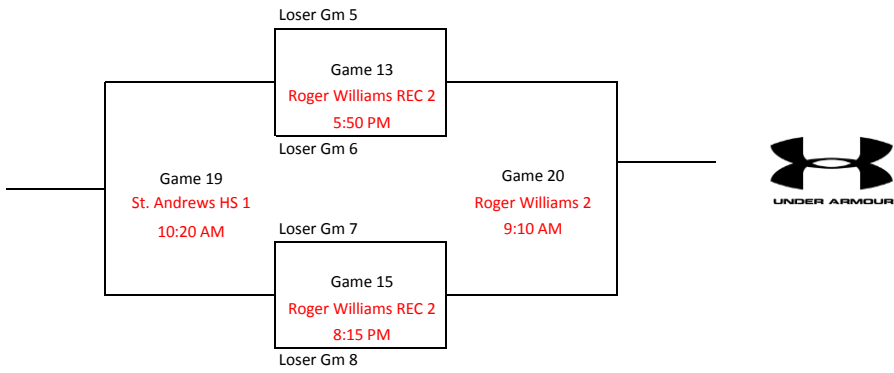

Saturday		Sunday	2014 Providence Jam Fest Championship		Sunday	Saturday	
1st Round	Elite 8	Final 4			Final 4	Elite 8	1st Round

Home Team on Top of Bracket

14U Division - Sweet 16 Losers Bracket

Sunday Saturday Sunday

14U Division - Elite 8 Losers Bracket

[-----Sunday-----]

Loser Gm 10

<p>Game 21 Roger Williams REC 2 11:30 AM</p>	_____
--	-------

Loser Gm 12

Loser Gm 14

<p>Game 22 Roger Williams REC 2 12:45 PM</p>	_____
--	-------