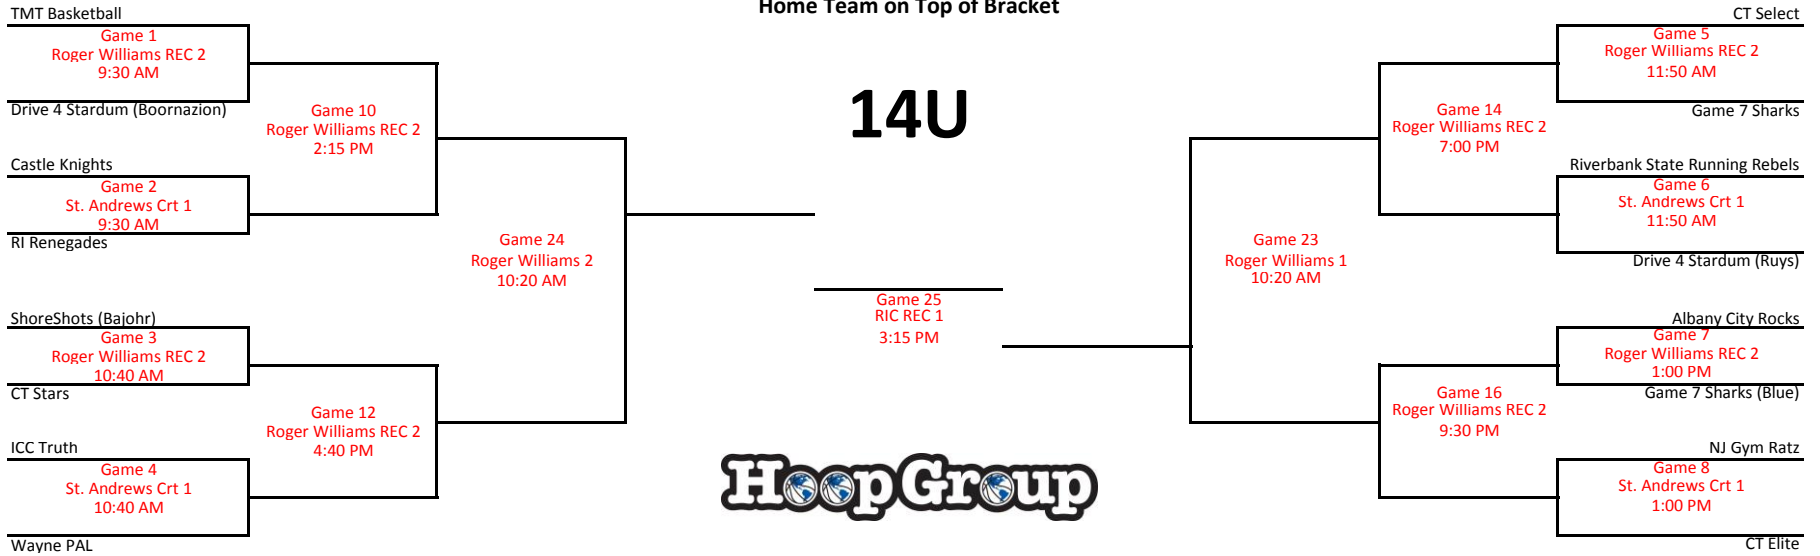

Saturday		Sunday	2014 Providence Jam Fest Championship		Sunday	Saturday	
1st Round	Elite 8	Final 4			Final 4	Elite 8	1st Round

Home Team on Top of Bracket

14U Division - Sweet 16 Losers Bracket

Sunday Saturday Sunday

14U Division - Elite 8 Losers Bracket

[-----Sunday-----]

Loser Gm 10

<p>Game 21 Roger Williams REC 2 11:30 AM</p>	_____
--	-------

Loser Gm 12

Loser Gm 14

<p>Game 22 Roger Williams REC 2 12:45 PM</p>	_____
--	-------

Loser Gm 16