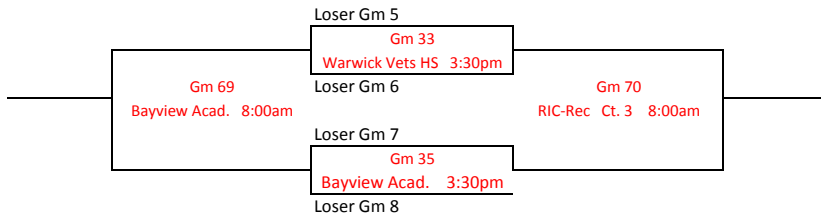

17U Providence Jam Fest Bracket

17u Providence Jam Fest (First Round Losers)

Sunday Saturday Sunday

17u Providence Jam Fest (Second Round Losers)

|-----Sunday-----|

L30
Gm 81
RIC-Murray Ct. 1 8:00am

L32

L34
Gm 82
RIC-Murray Ct. 2 8:00am