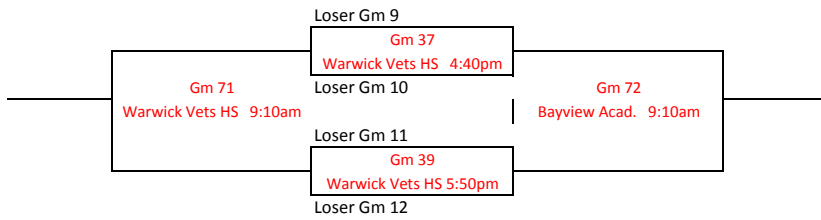

17U Providence Jam Fest Bracket

17u Providence Jam Fest (First Round Losers)

Sunday Saturday Sunday

17u Providence Jam Fest (Second Round Losers)

|-----Sunday-----|

L30
Gm 81
RIC-Murray Ct. 1 8:00am

L32

L34
Gm 82
RIC-Murray Ct. 2 8:00am

L36

L38
Gm 83
RIC-Rec Ct. 2 8:00am

L40

L42
Gm 84
RIC-Rec Ct. 3 9:10am

L44

L46
Gm 85
RIC-Rec Ct. 1 11:30am

L48

L50
Gm 86
RIC-Rec Ct. 2 11:30am