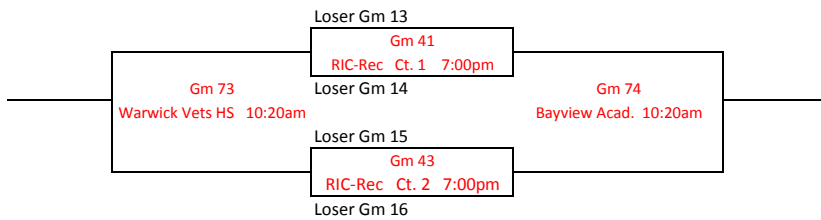

17U Providence Jam Fest Bracket

17u Providence Jam Fest (First Round Losers)

Sunday Saturday Sunday

17u Providence Jam Fest (Second Round Losers)

|-----Sunday-----|

L30
Gm 81
RIC-Murray Ct. 1 8:00am

L32

L34
Gm 82
RIC-Murray Ct. 2 8:00am

L36

L38
Gm 83
RIC-Rec Ct. 2 8:00am

L40

L42
Gm 84
RIC-Rec Ct. 3 9:10am

L44

L46
Gm 85
RIC-Rec Ct. 1 11:30am

L48

L50
Gm 86
RIC-Rec Ct. 2 11:30am