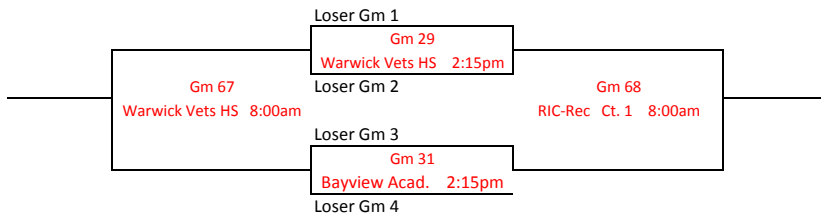

17U Providence Jam Fest Bracket

17u Providence Jam Fest (First Round Losers)

Sunday Saturday Sunday

17u Providence Jam Fest (Second Round Losers)

|-----Sunday-----|

L30
Gm 81
RIC-Murray Ct. 1 8:00am

L32

L34
Gm 82
RIC-Murray Ct. 2 8:00am

L36

L38
Gm 83
RIC-Rec Ct. 2 8:00am

L40

L42
Gm 84
RIC-Rec Ct. 3 9:10am

L44

L46
Gm 85
RIC-Rec Ct. 1 11:30am

L48

L50
Gm 86
RIC-Rec Ct. 2 11:30am