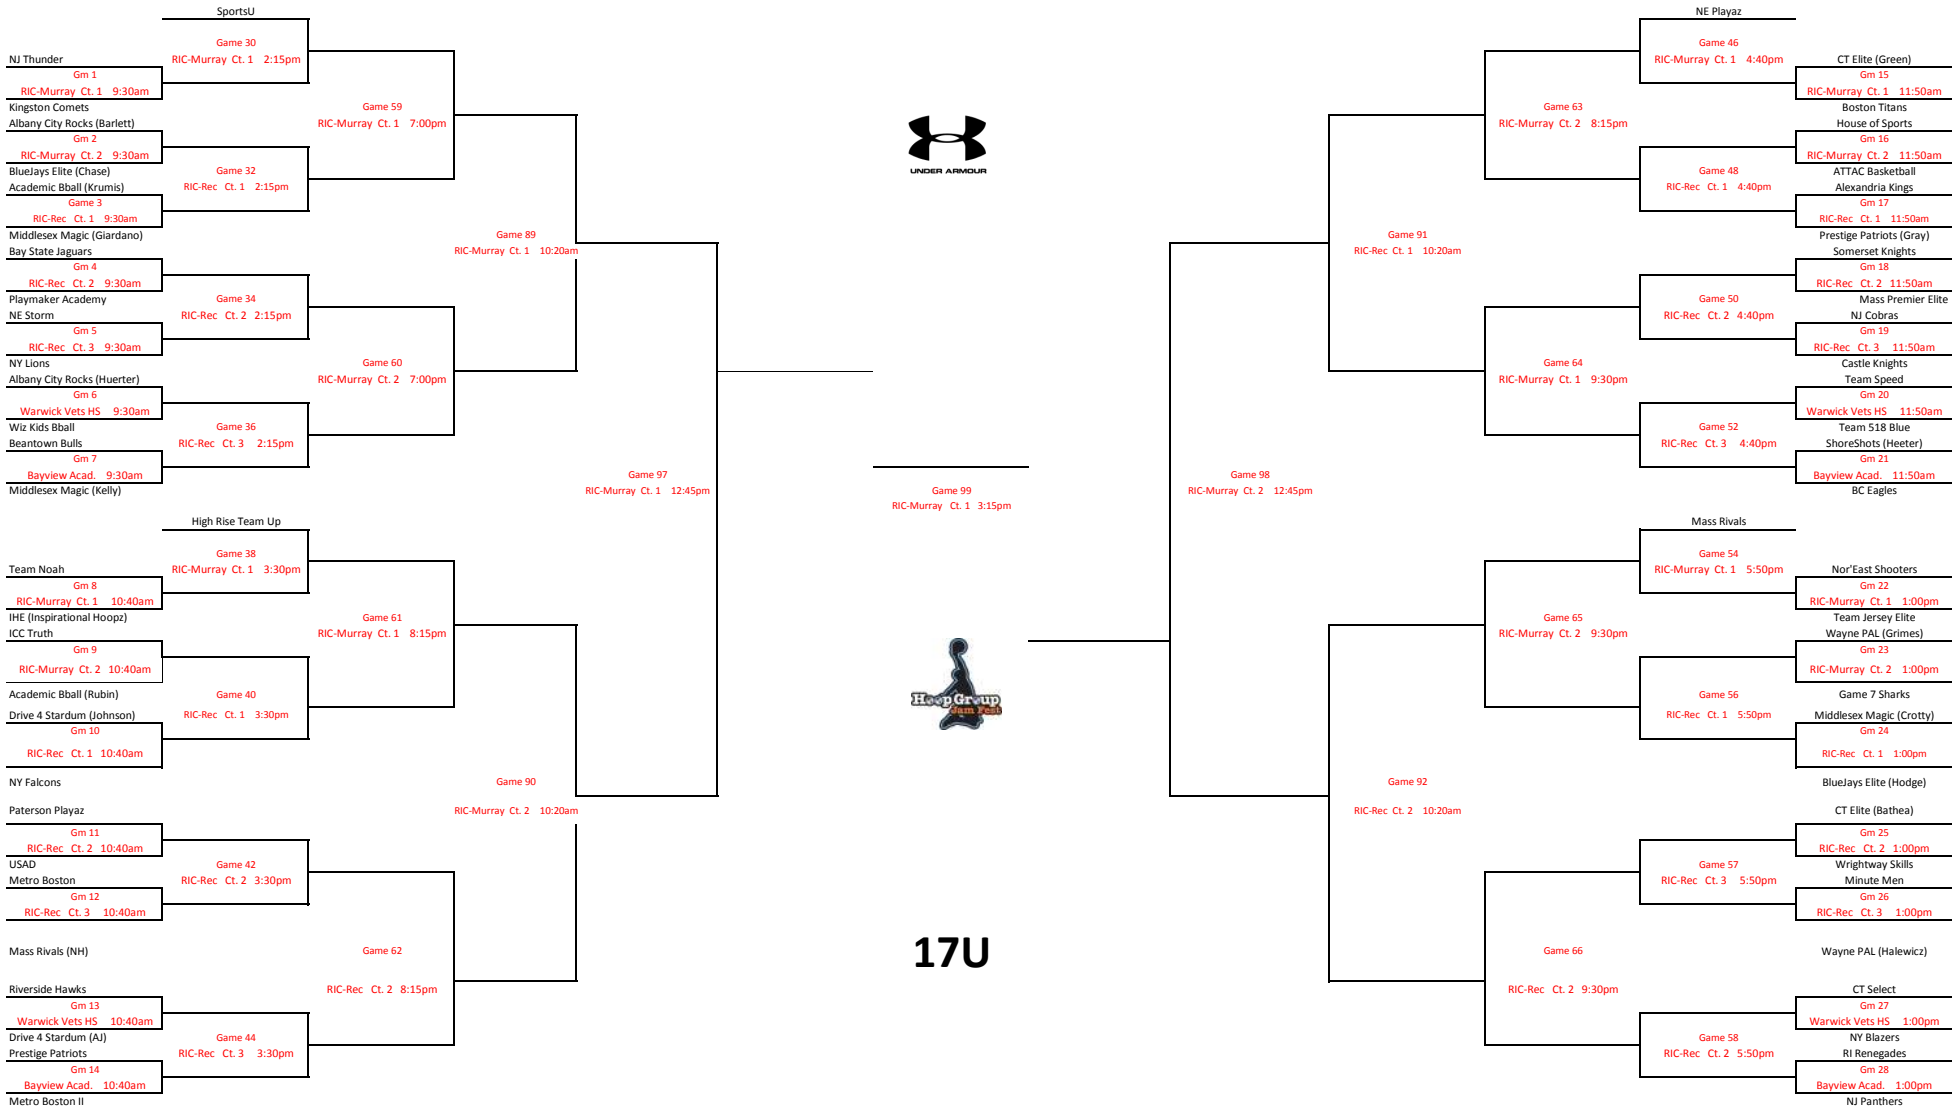

17U Providence Jam Fest Bracket

17u Providence Jam Fest (First Round Losers)

Sunday Saturday Sunday

17u Providence Jam Fest (Second Round Losers)

|-----Sunday-----|

L30
Gm 81
RIC-Murray Ct. 1 8:00am

L32

L34
Gm 82
RIC-Murray Ct. 2 8:00am

L36

L38
Gm 83
RIC-Rec Ct. 2 8:00am

L40

L42
Gm 84
RIC-Rec Ct. 3 9:10am

L44

L46
Gm 85
RIC-Rec Ct. 1 11:30am

L48

L50
Gm 86
RIC-Rec Ct. 2 11:30am