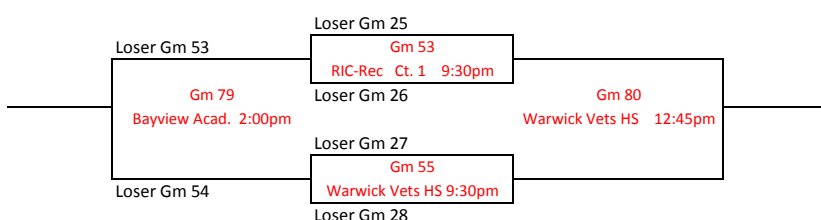

17U Providence Jam Fest Bracket

17u Providence Jam Fest (First Round Losers)

Sunday Saturday Sunday

17u Providence Jam Fest (Second Round Losers)

|-----Sunday-----|

L30
Gm 81
RIC-Murray Ct. 1 8:00am

L32

L34
Gm 82
RIC-Murray Ct. 2 8:00am