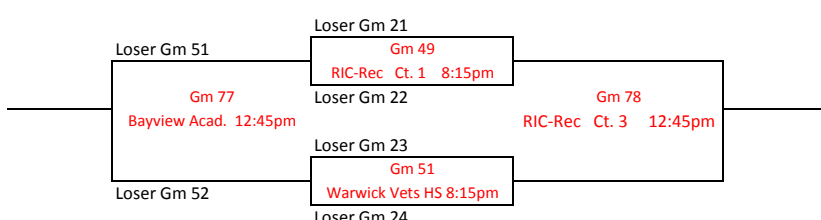

17U Providence Jam Fest Bracket

17u Providence Jam Fest (First Round Losers)

Sunday Saturday Sunday

17u Providence Jam Fest (Second Round Losers)

|-----Sunday-----|

L30
Gm 81
RIC-Murray Ct. 1 8:00am

L32

L34
Gm 82
RIC-Murray Ct. 2 8:00am

L36

L38
Gm 83
RIC-Rec Ct. 2 8:00am

L40

L42
Gm 84
RIC-Rec Ct. 3 9:10am

L44

L46
Gm 85
RIC-Rec Ct. 1 11:30am

L48

L50
Gm 86
RIC-Rec Ct. 2 11:30am