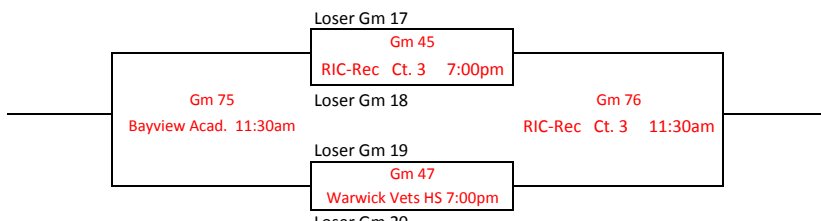

17U Providence Jam Fest Bracket

17u Providence Jam Fest (First Round Losers)

Sunday Saturday Sunday

17u Providence Jam Fest (Second Round Losers)

|-----Sunday-----|

L30
Gm 81
RIC-Murray Ct. 1 8:00am

L32

L34
Gm 82
RIC-Murray Ct. 2 8:00am